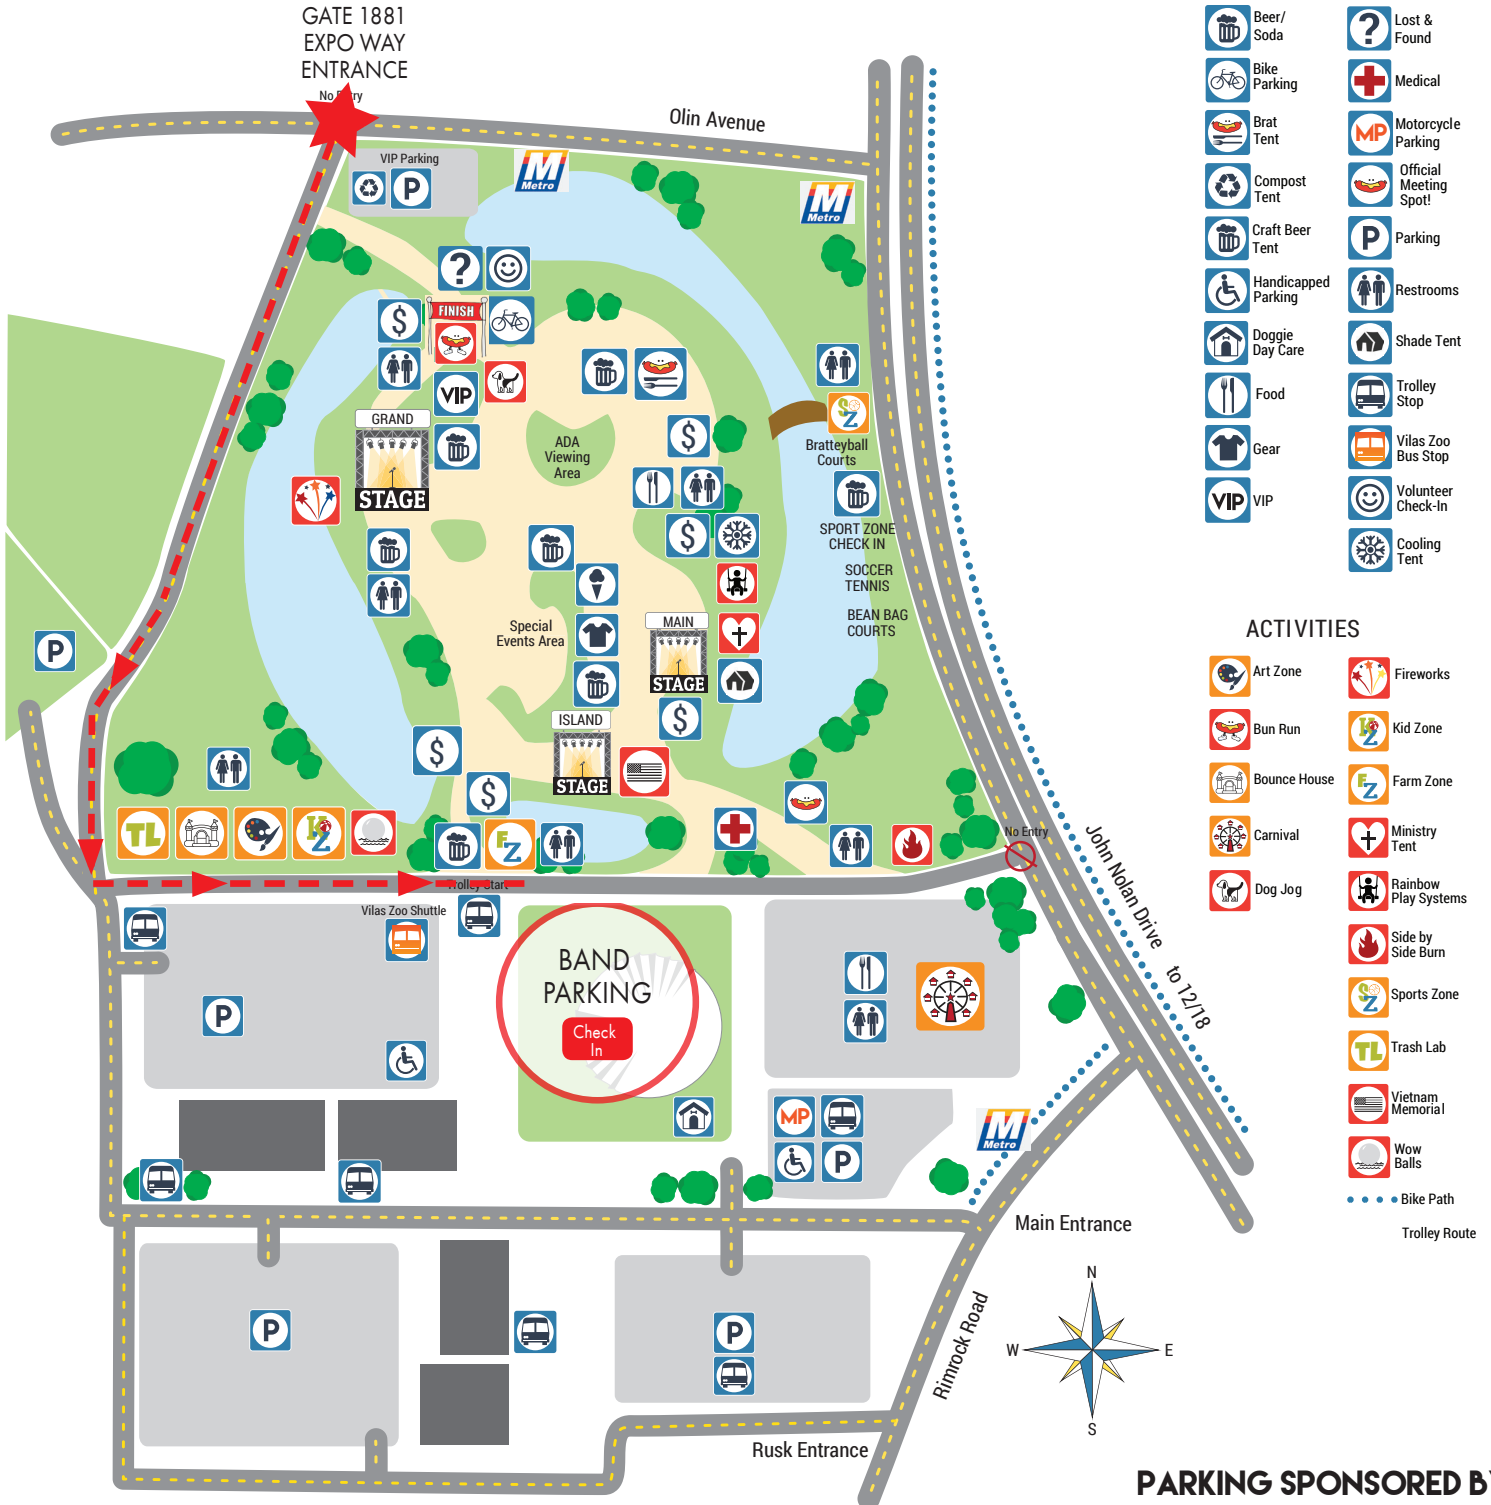

# BRAT FEST 2024 MAP

### SERVICES

- ATM
- Ice Cream
- Beer/Soda
- Lost & Found
- Bike Parking
- Medical
- Brat Tent
- Motorcycle Parking
- Compost Tent
- Official Meeting Spot!
- Craft Beer Tent
- Parking
- Handicapped Parking
- Restrooms
- Doggie Day Care
- Shade Tent
- Food
- Trolley Stop
- Gear
- Vilas Zoo Bus Stop
- VIP
- Volunteer Check-in
- Cooling Tent

### ACTIVITIES

- Art Zone
- Fireworks
- Bun Run
- Kid Zone
- Bounce House
- Farm Zone
- Carnival
- Ministry Tent
- Dog Jog
- Rainbow Play Systems
- Side by Side Burn
- Sports Zone
- Trash Lab
- Vietnam Memorial
- Wow Balls

- Bike Path
- Trolley Route

PARKING SPONSORED BY